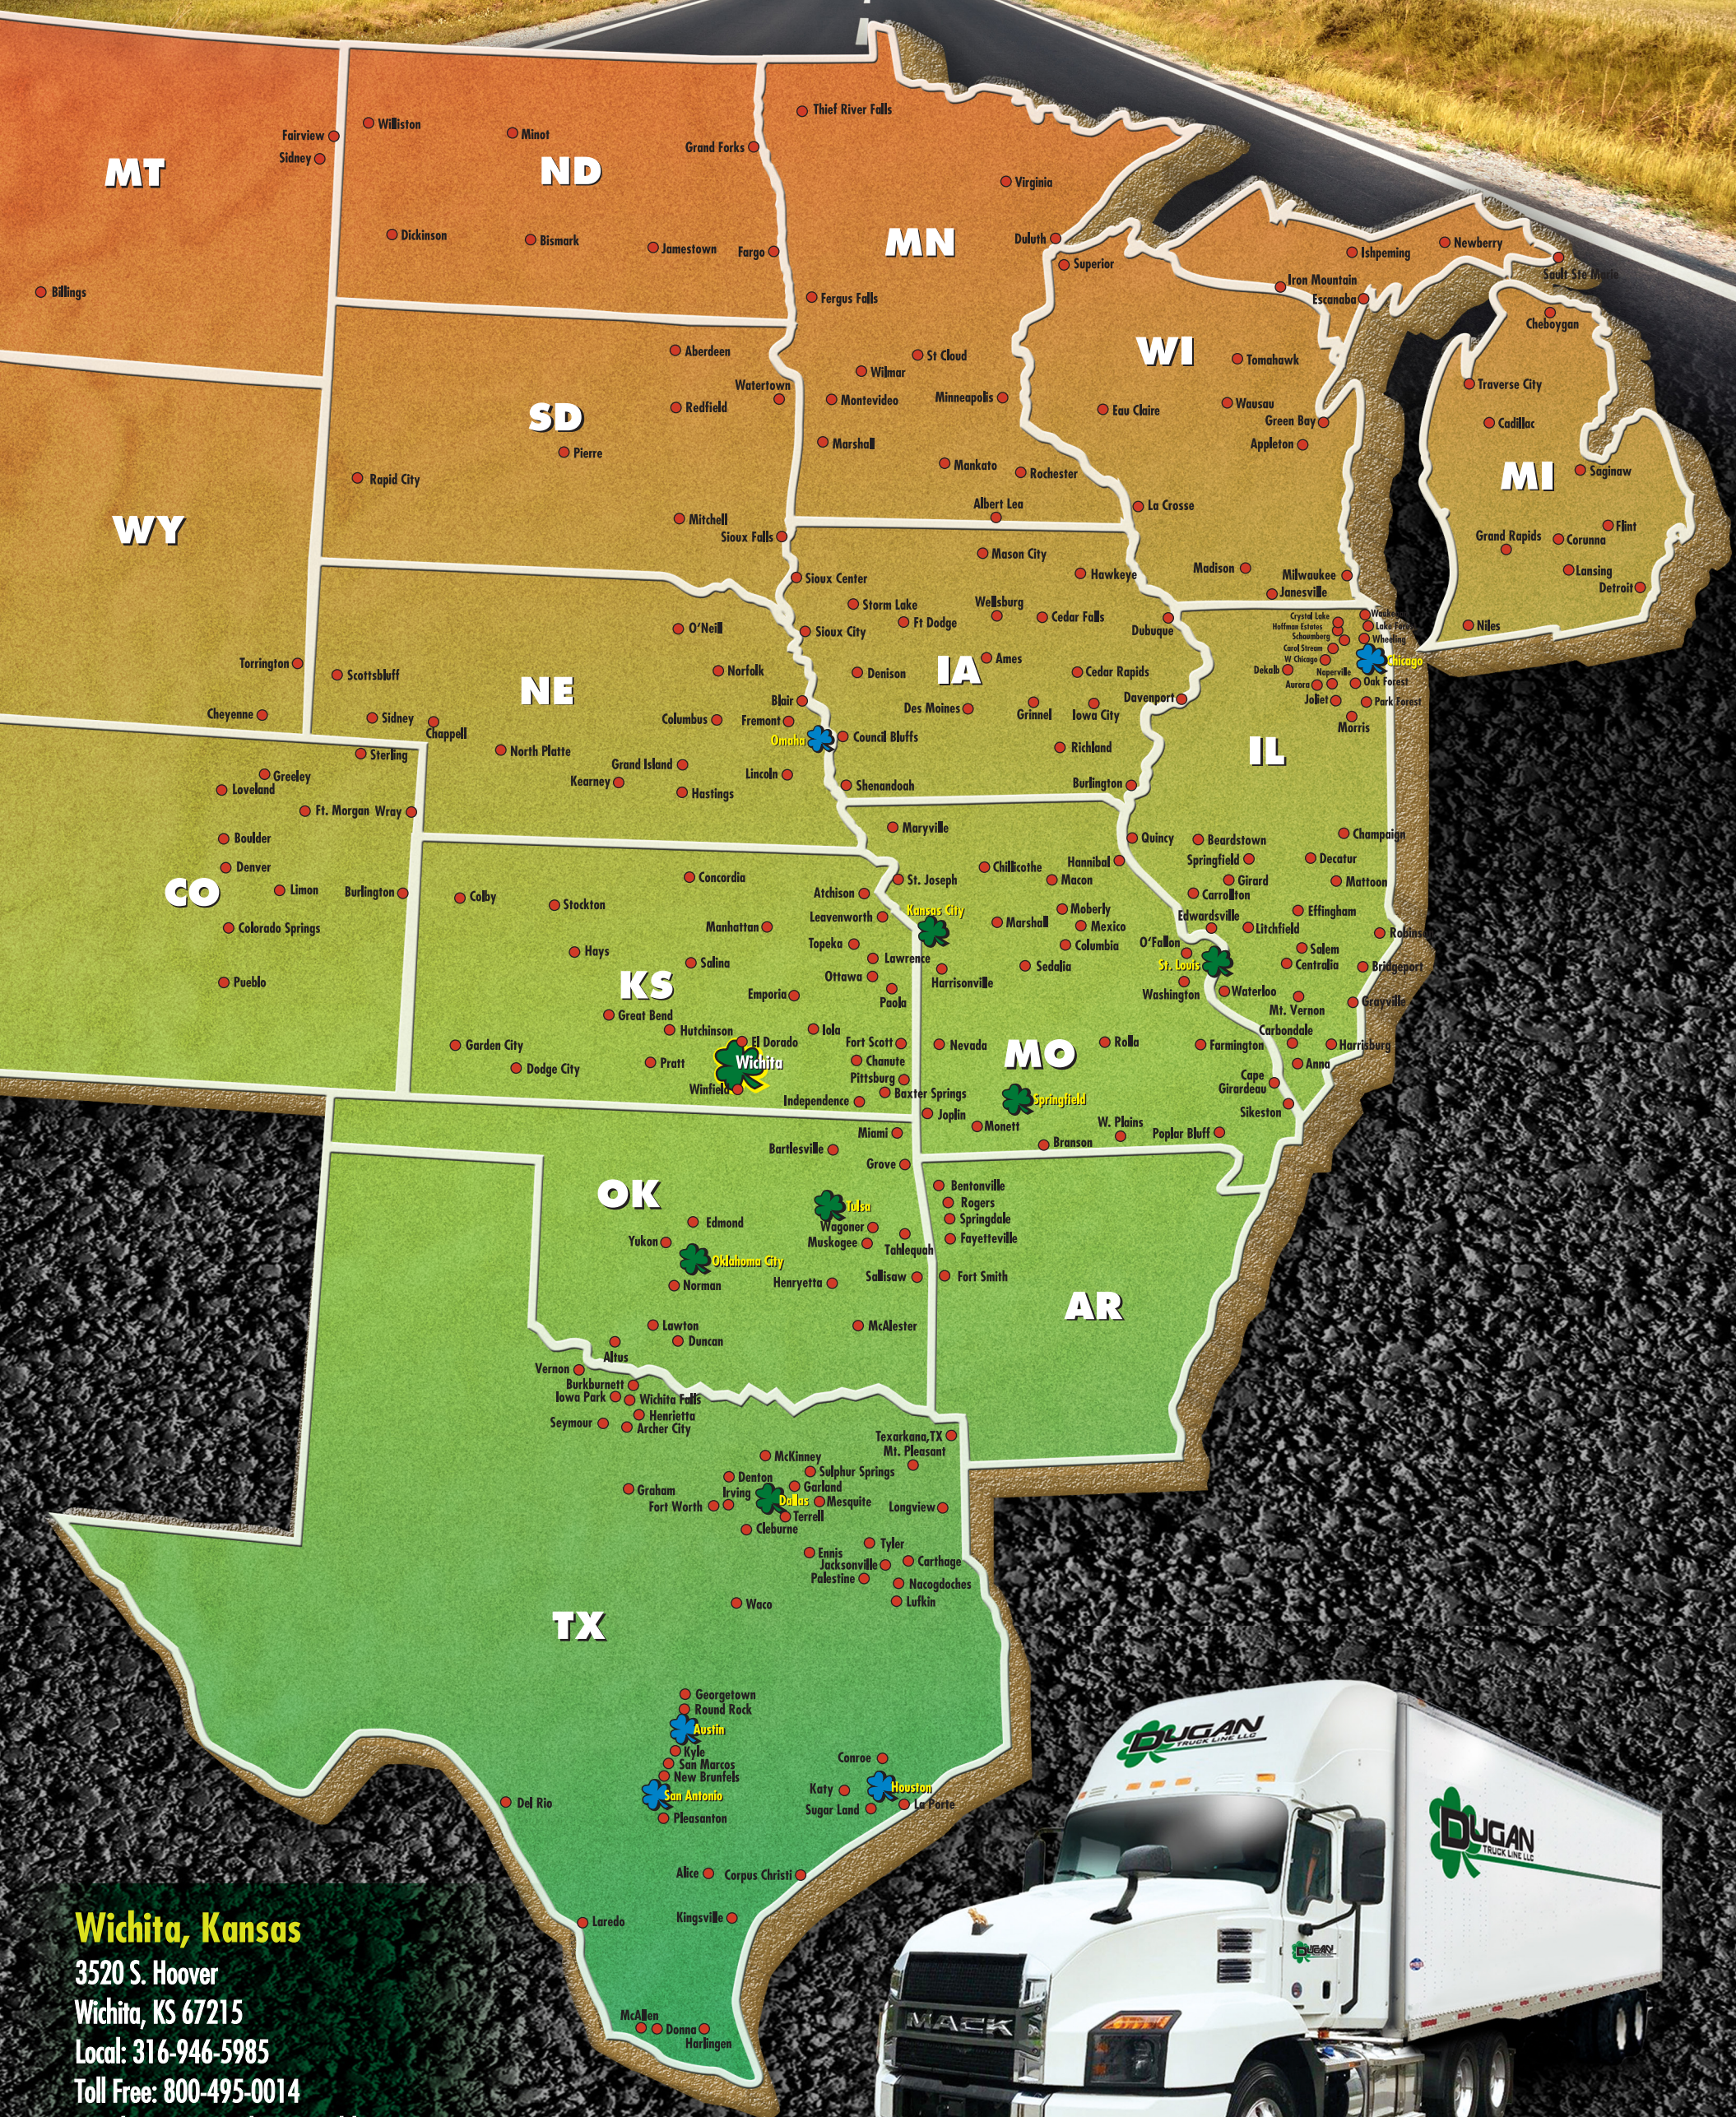

CORPORATE OFFICE WICHITA KS TOLL FREE: 800-495-0014

# LEGENDARY LTL SERVICE

ORIGIN TERMINAL NEXT DAY TERMINAL 2ND DAY TERMINAL 3RD DAY TERMINAL

**Wichita, Kansas**  
3520 S. Hoover  
Wichita, KS 67215  
Local: 316-946-5985  
Toll Free: 800-495-0014  
Email: [custserv@dugantruckline.com](mailto:custserv@dugantruckline.com)  
Pick-up: [dispatch@dugantruckline.com](mailto:dispatch@dugantruckline.com)  
[www.dugantruckline.com](http://www.dugantruckline.com)