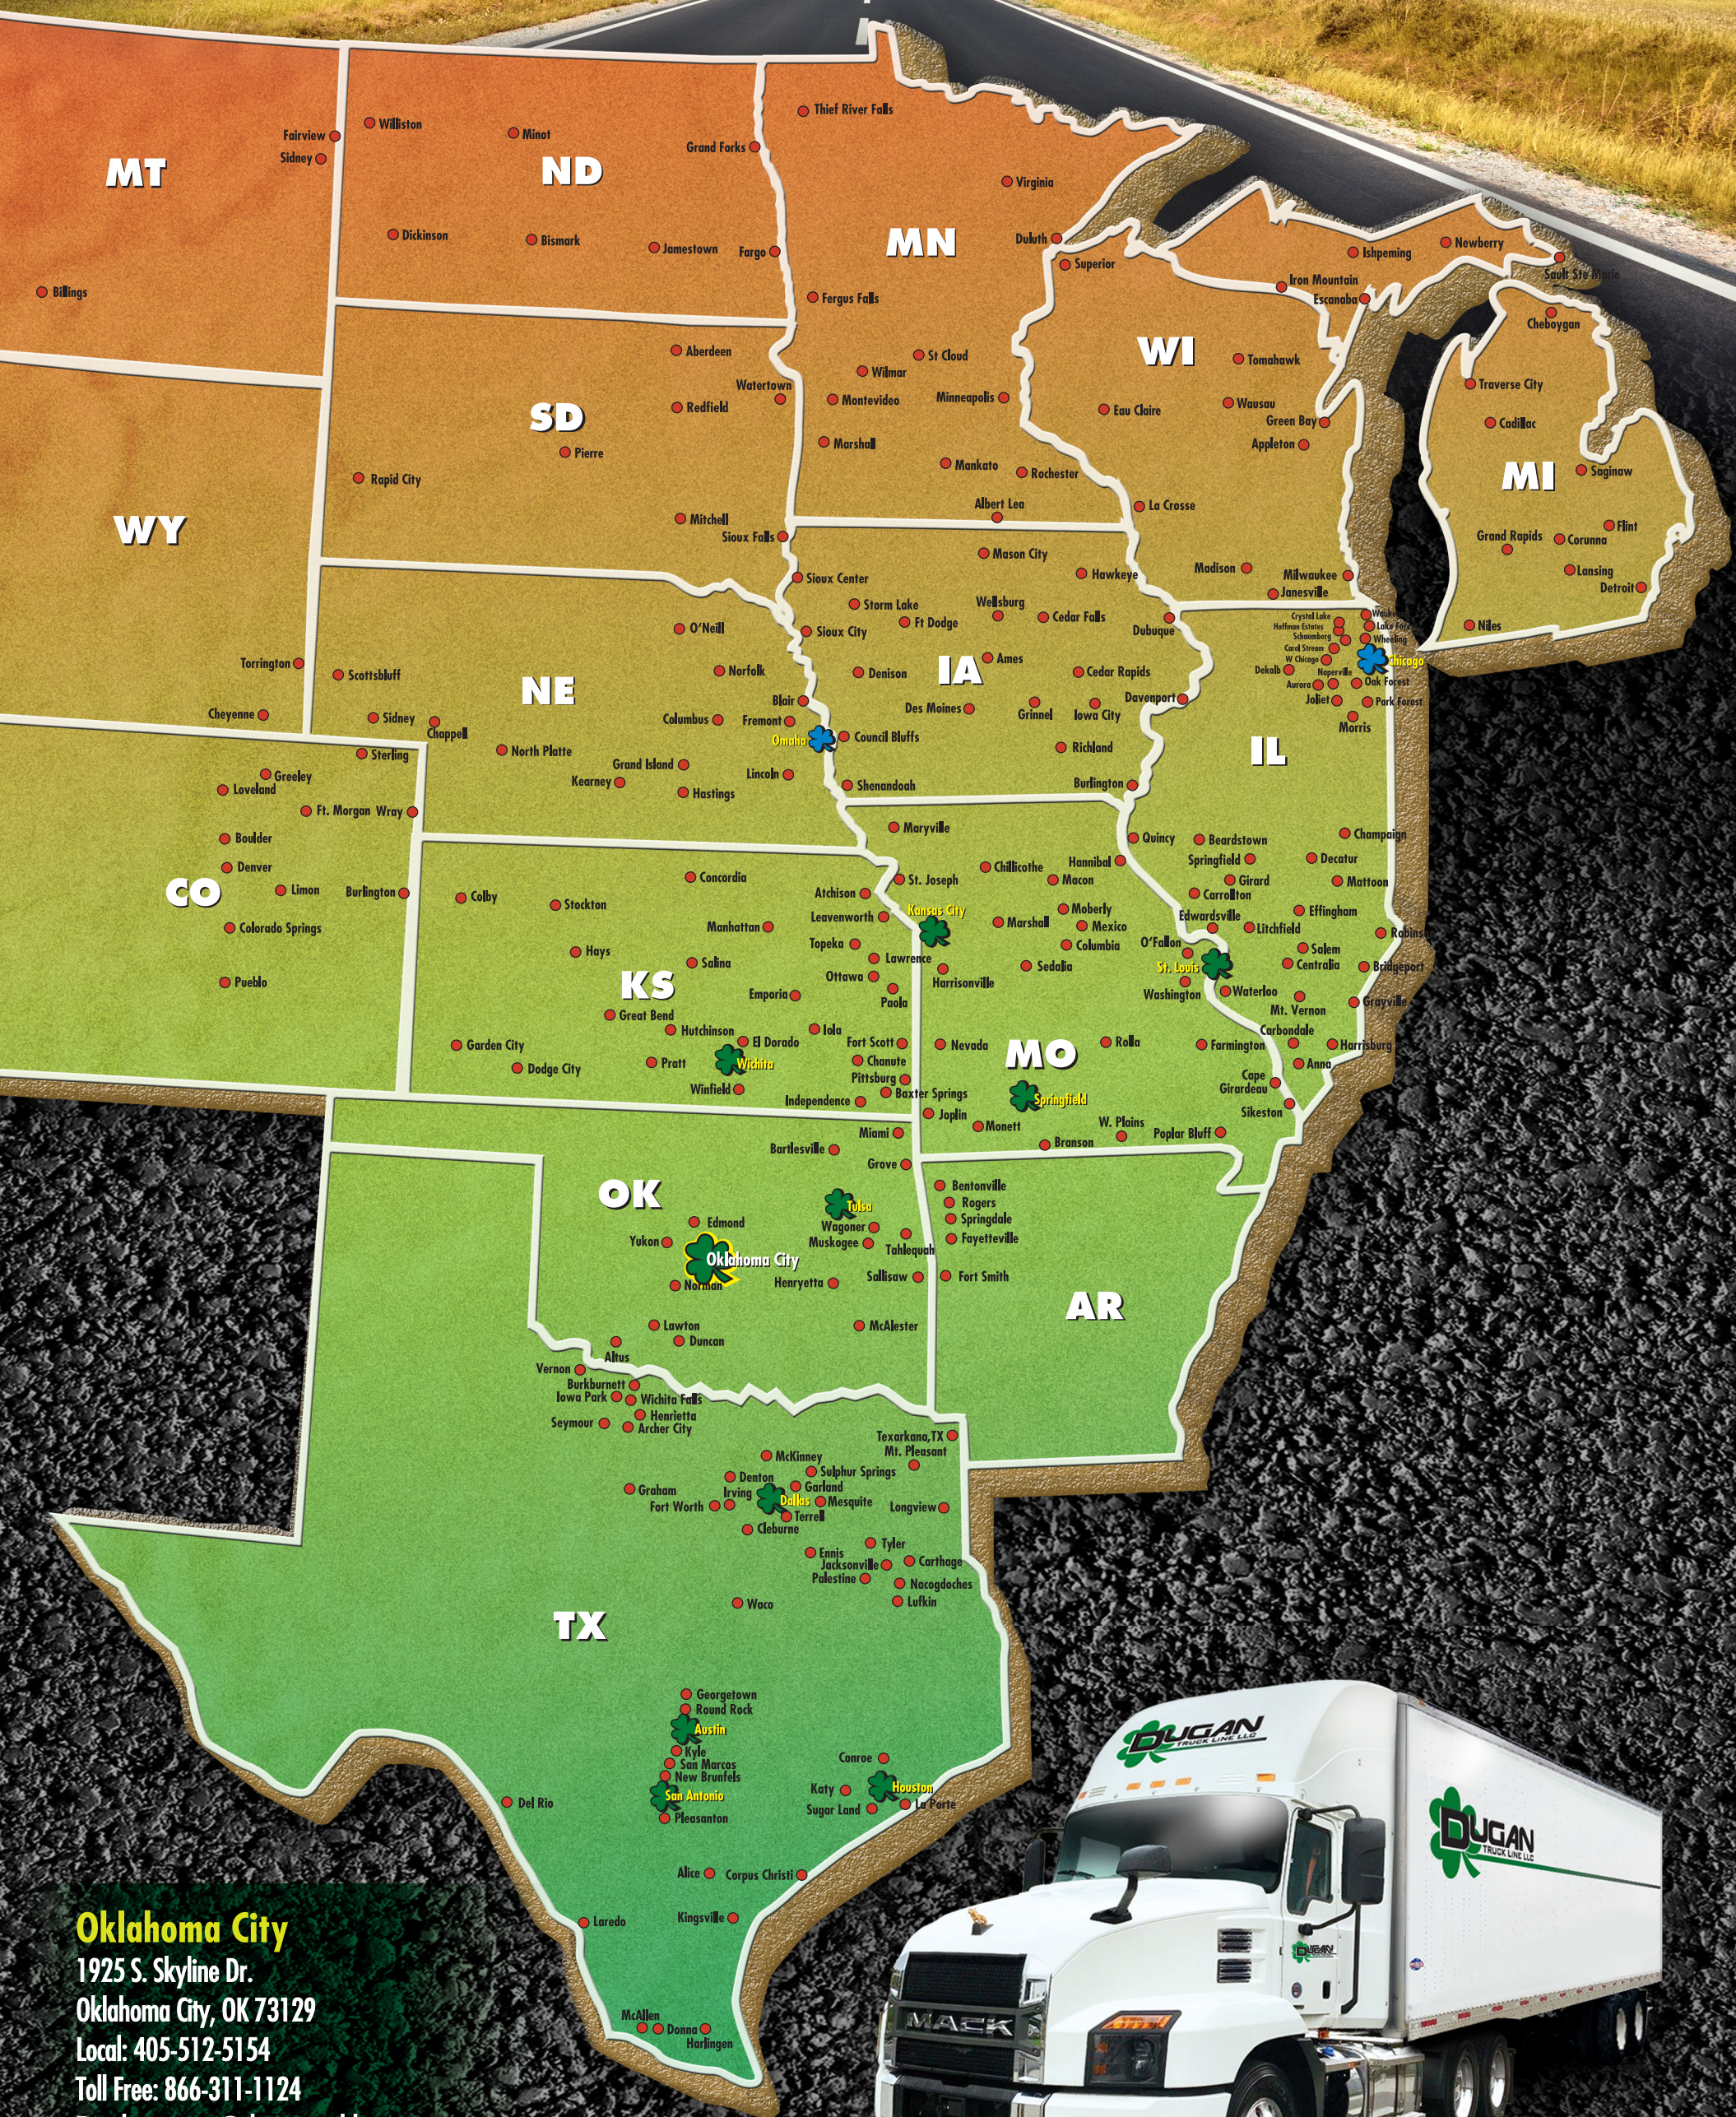

CORPORATE OFFICE WICHITA KS TOLL FREE: 800-495-0014

# LEGENDARY LTL SERVICE

ORIGIN TERMINAL NEXT DAY TERMINAL 2ND DAY TERMINAL 3RD DAY TERMINAL

**Oklahoma City**  
 1925 S. Skyline Dr.  
 Oklahoma City, OK 73129  
 Local: 405-512-5154  
 Toll Free: 866-311-1124  
 Email: [custserv@dugantruckline.com](mailto:custserv@dugantruckline.com)  
 Pick-up: [dispatch@dugantruckline.com](mailto:dispatch@dugantruckline.com)  
[www.dugantruckline.com](http://www.dugantruckline.com)