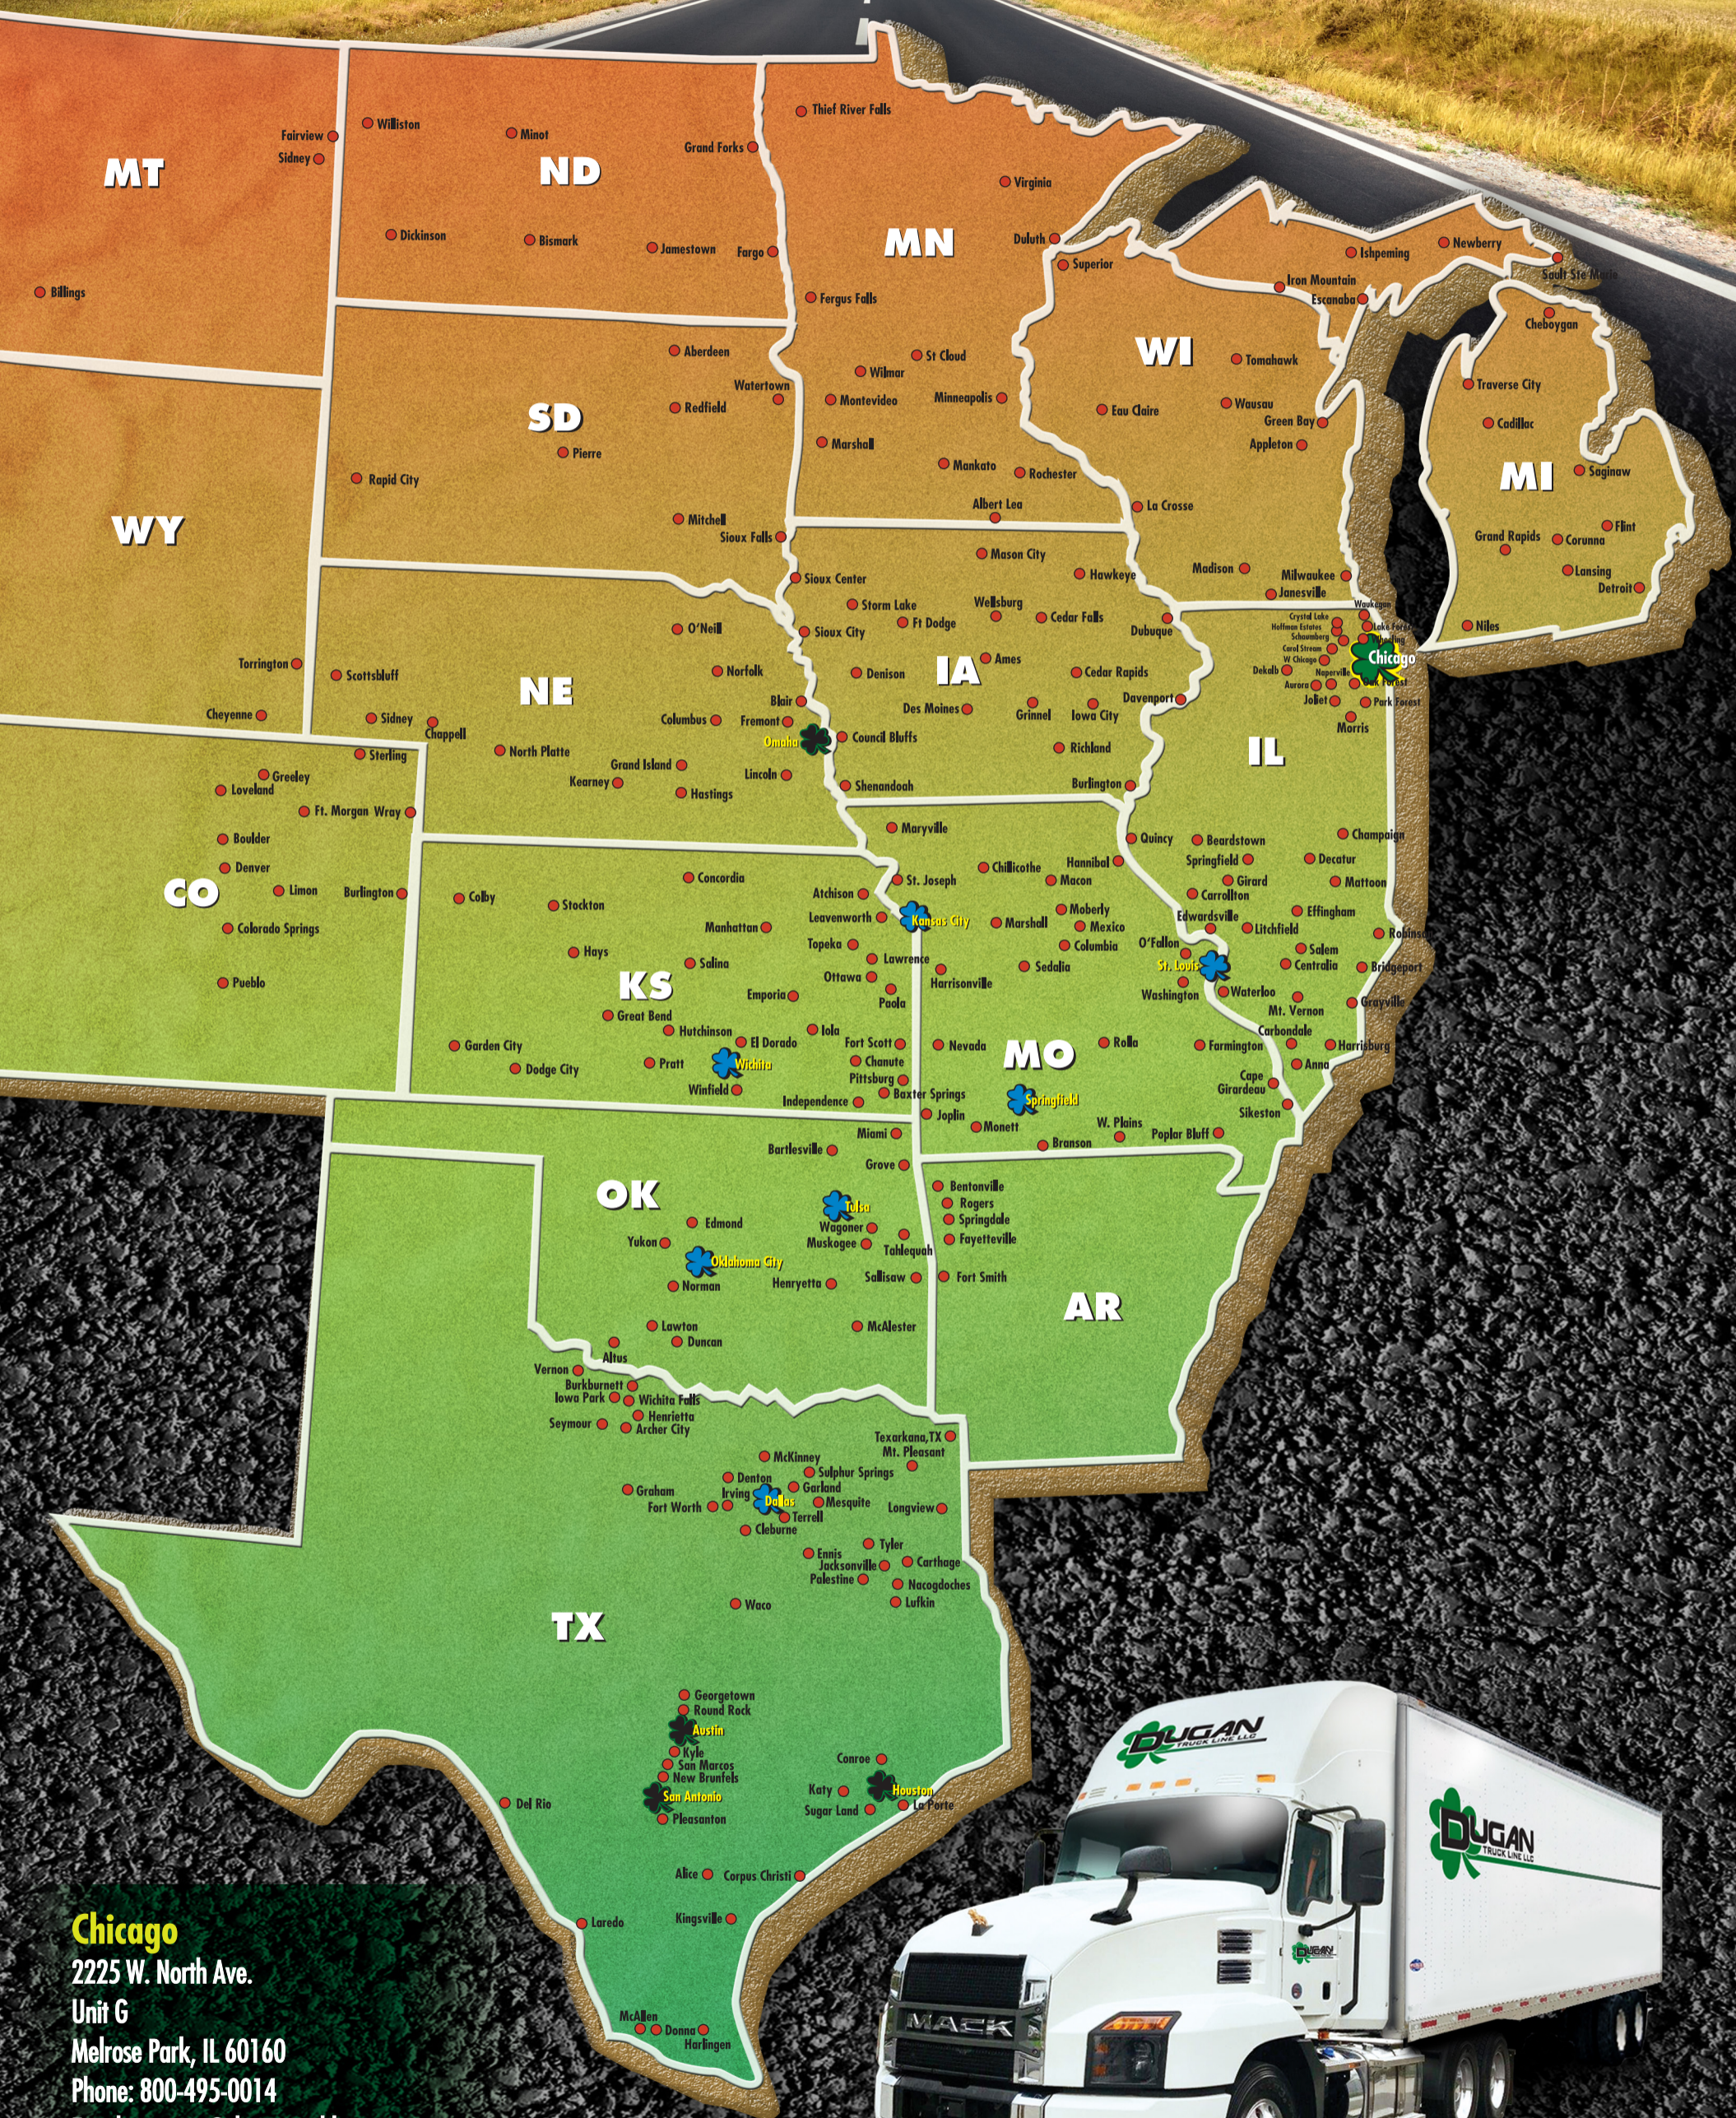

CORPORATE OFFICE WICHITA KS TOLL FREE: 800-495-0014

LEGENDARY LTL SERVICE

ORIGIN TERMINAL NEXT DAY TERMINAL 2ND DAY TERMINAL 3RD DAY TERMINAL

Chicago
 2225 W. North Ave.
 Unit G
 Melrose Park, IL 60160
 Phone: 800-495-0014
 Email: custserv@dugantruckline.com
 Pick-up: dispatch@dugantruckline.com
www.dugantruckline.com