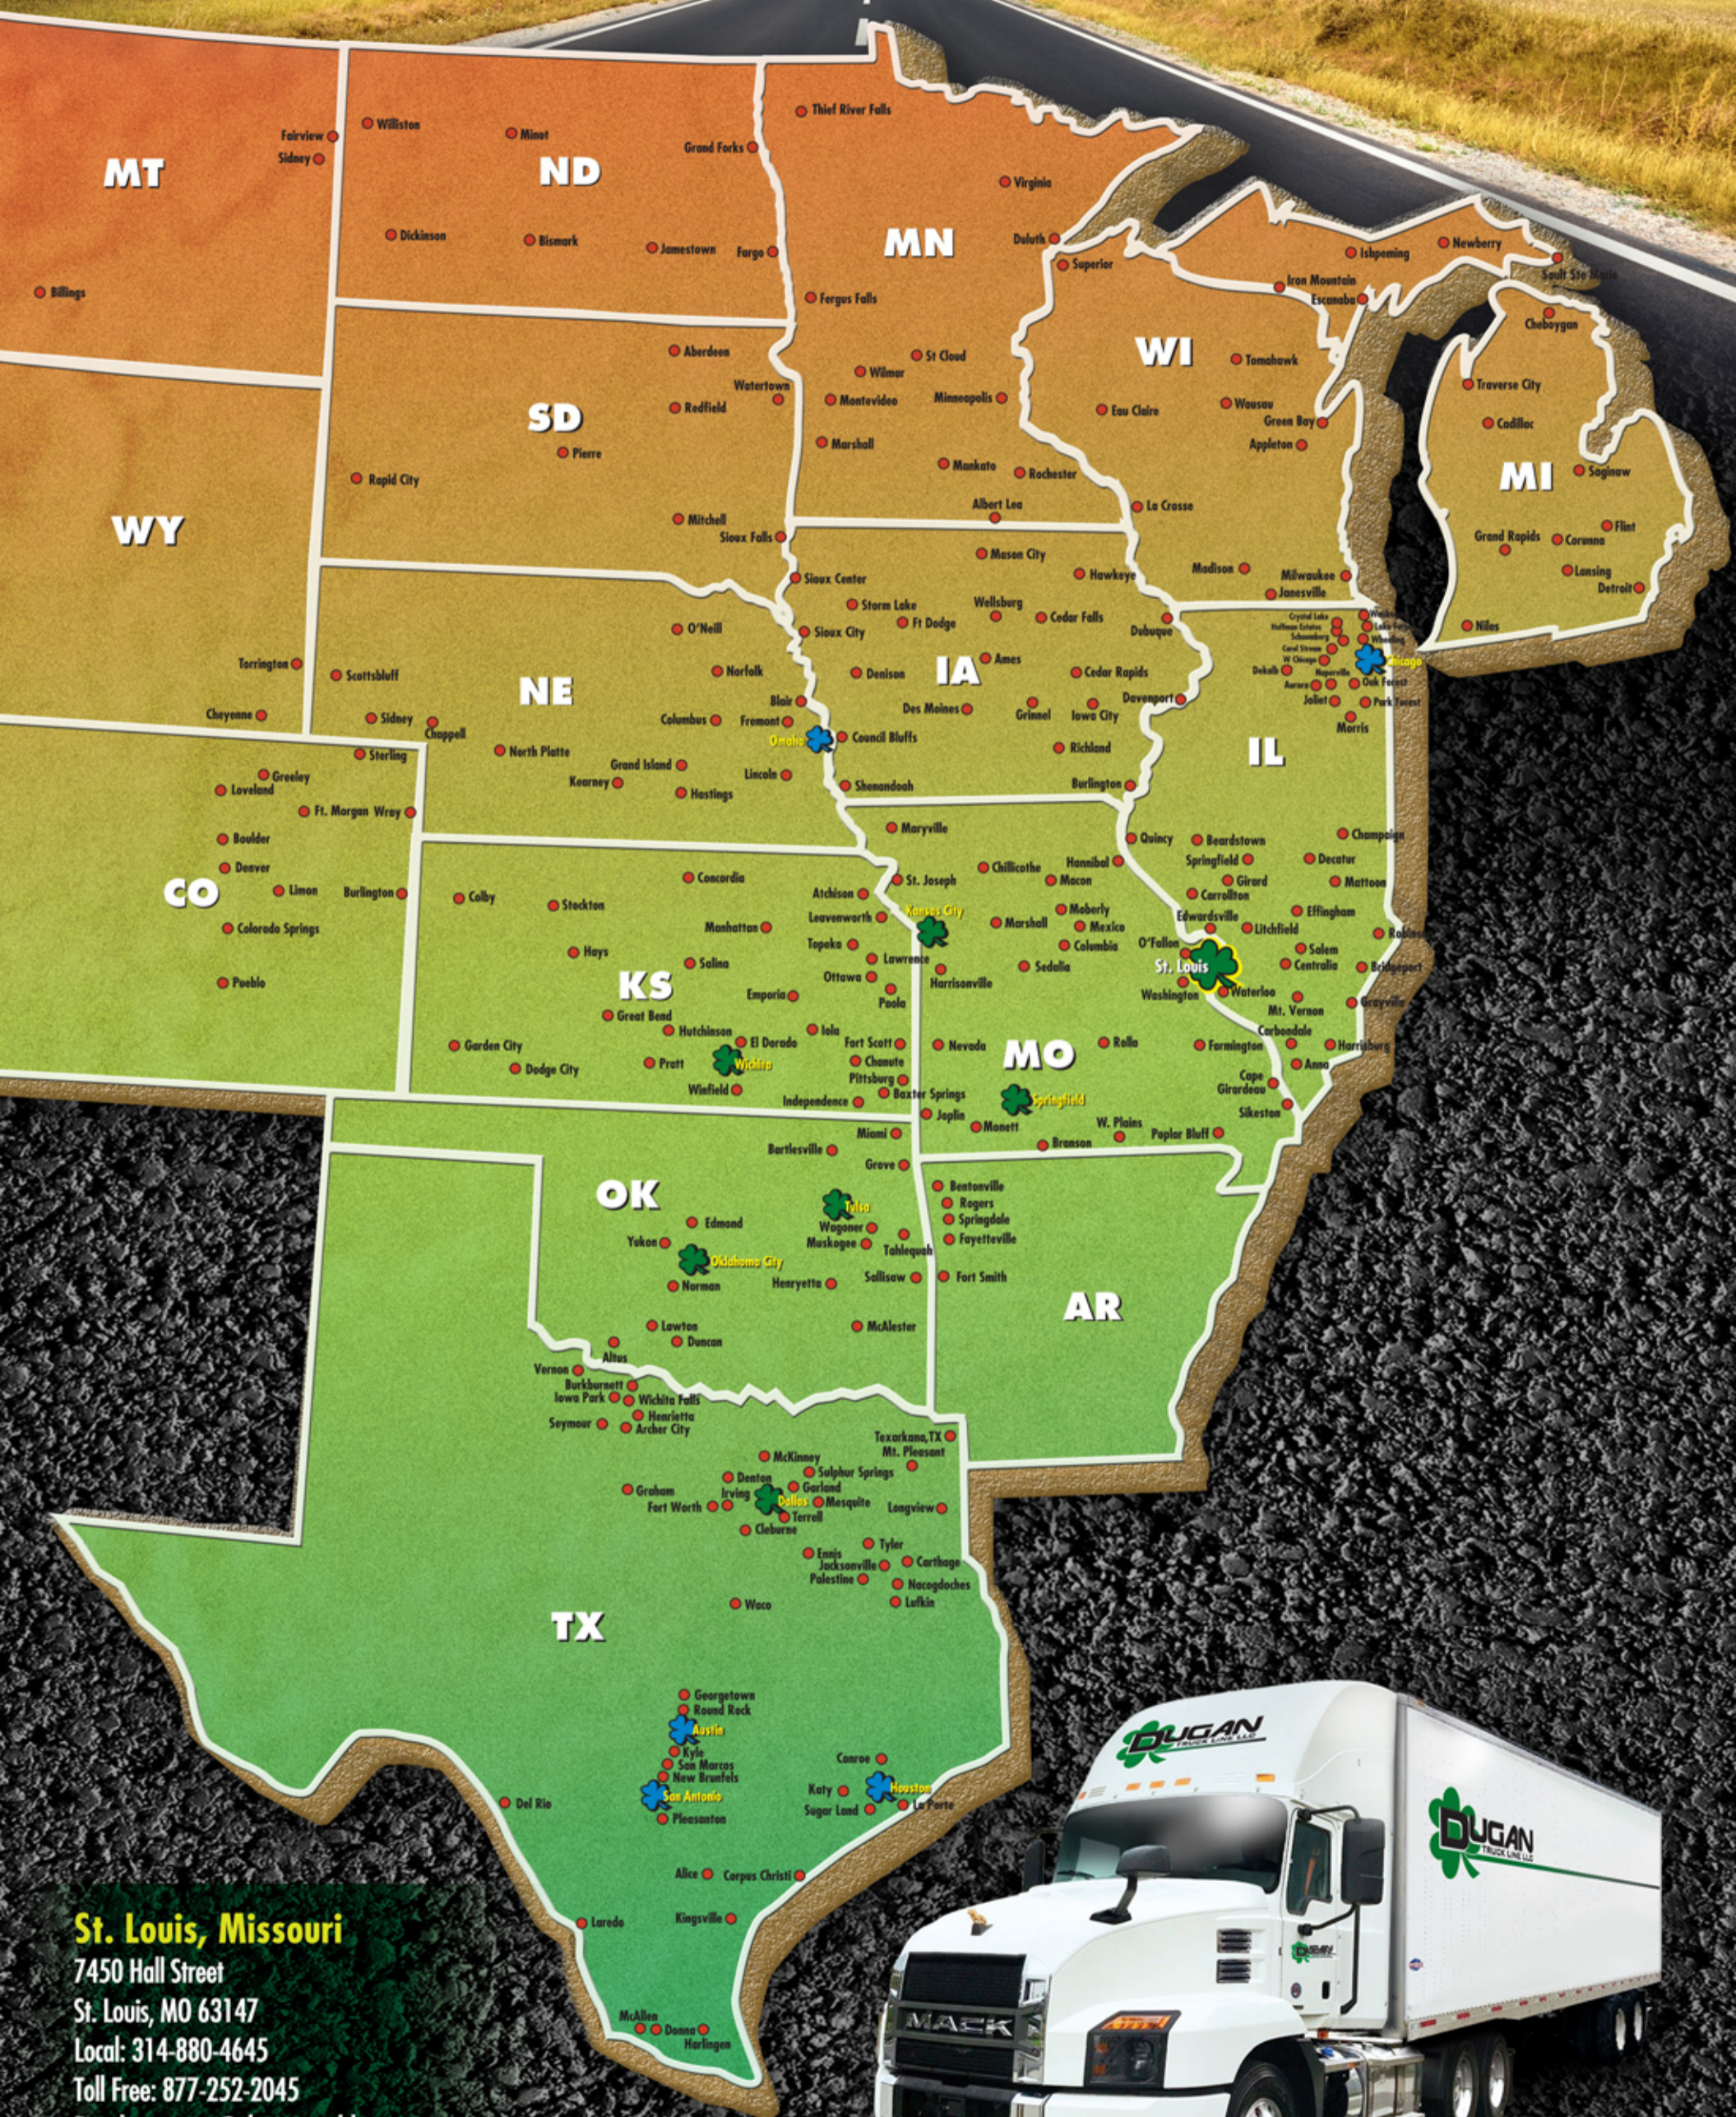

CORPORATE OFFICE WICHITA KS TOLL FREE: 800-495-0014

LEGENDARY LTL SERVICE

ORIGIN TERMINAL NEXT DAY TERMINAL 2ND DAY TERMINAL 3RD DAY TERMINAL

St. Louis, Missouri

7450 Hall Street
St. Louis, MO 63147
Local: 314-880-4645
Toll Free: 877-252-2045
Email: custserv@dugantruckline.com
Pick-up: dispatch@dugantruckline.com
www.dugantruckline.com